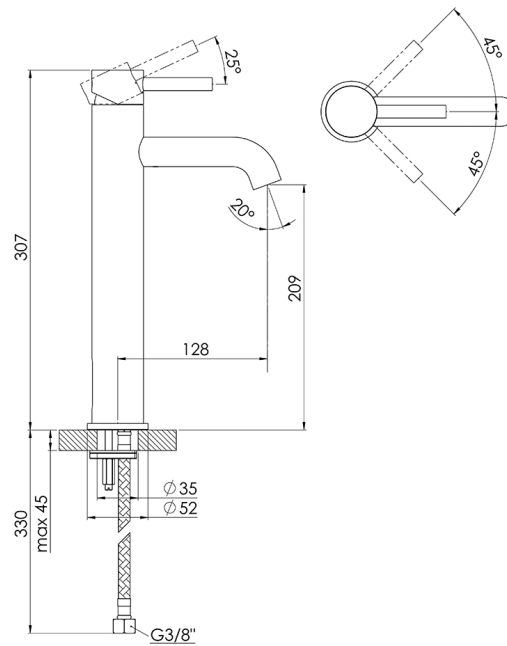

100 1700 RG Single lever basin mixer without pop up waste

projection 128 mm, with ceramic cartridge, with flexible hoses 3/8", rose gold

PRODUCT IMAGE

100 1700 RG Single lever basin mixer without pop up waste

projection 128 mm, with ceramic cartridge, with flexible hoses 3/8", rose gold

TECHNICAL DRAWING

100 1700 RG Single lever basin mixer without pop up waste

projection 128 mm, with ceramic cartridge, with flexible hoses 3/8", rose gold

EXPLODED VIEW

PartNo	DE	EN	
1	099 9870	Fuß-Rosette Ø 52mm	foot rosette Ø 52mm
2	099 9134	Luftsprudler innenliegend, komplett mit Montageschlüssel	aerator inside with chrome finished sleeve
3	099 9800	Befestigungsset 2 Gewindestifte M6, ohne Fußrosette	fixing set, 2 x tree rod M6, without base rosette
4	099 9020 1	Keramik-Kartusche Ø 40mm (Kerox)	ceramic cartridge Ø 40mm (Kerox)
5	099 8012	Überwurfmutter Kartuschenbefestigung 40mm	hexagonnut to fix cartridge 40mm
6	099 8013	Kugelkappe, Chrom	spherical cap, chrome
7	099 9911	EHM-Armaturenhebel komplett mit Logo	lever for single lever mixer complete with logo
8	099 1105	Madenschraube zum Hebel	grub screw of single lever
9	099 4107	Chromkämpchen	chrom cap of single lever mixer handle
10	099 9200	Flexschlauch Ü 3/8" x M10, Länge 360mm (Paar)	flexible hose Ü 3/8" x M10, length 360mm (pair)