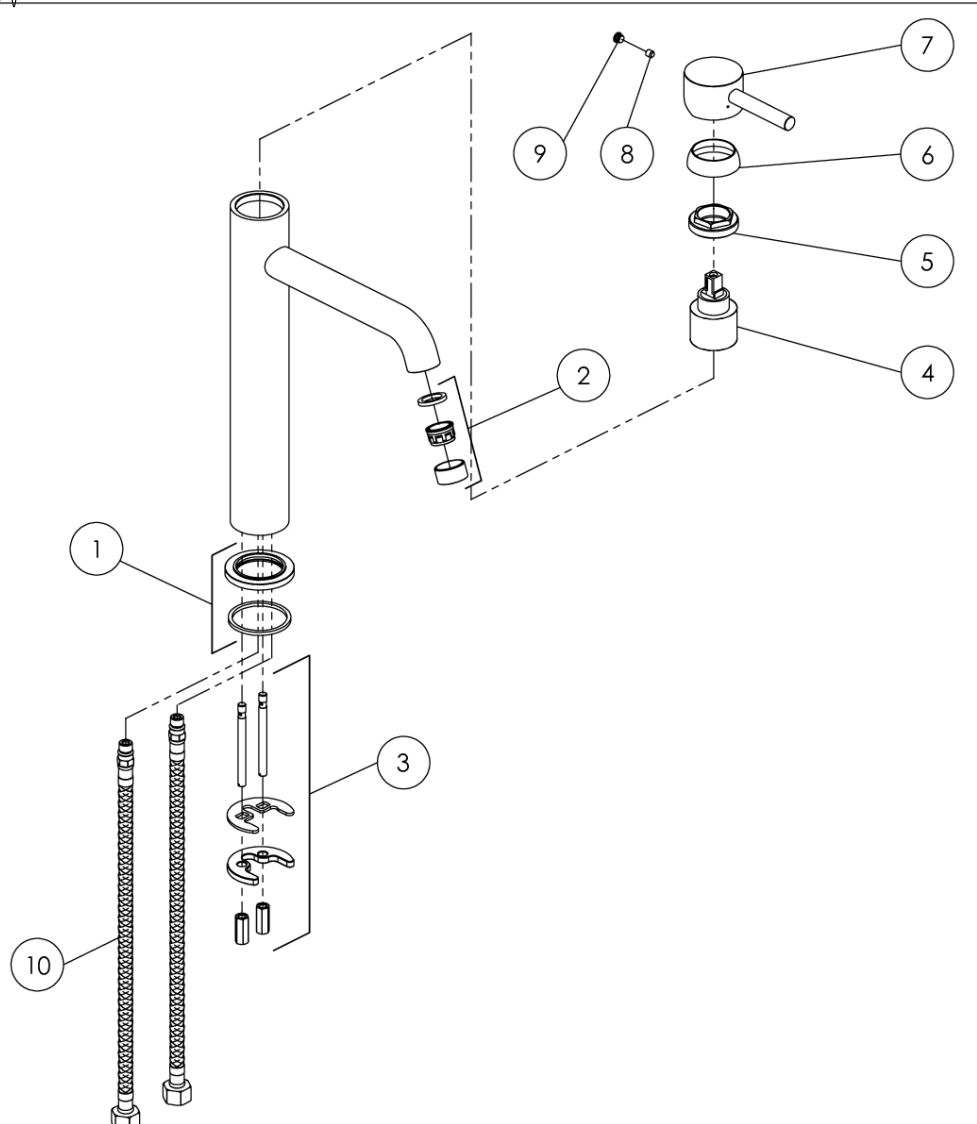

100 1700 RG Single lever basin mixer without pop up waste

projection 128 mm, with ceramic cartridge, with flexible hoses 3/8", rose gold

PRODUCT IMAGE

100 1700 RG Single lever basin mixer without pop up waste

projection 128 mm, with ceramic cartridge, with flexible hoses 3/8", rose gold

TECHNICAL DRAWING

100 1700 RG Single lever basin mixer without pop up waste

projection 128 mm, with ceramic cartridge, with flexible hoses 3/8", rose gold

EXPLODED VIEW

PartNo	DE	EN	
1	099 9870	Fuß-Rosette Ø 52mm	foot rosette Ø 52mm
2	099 9134	Luftsprudler innenliegend, komplett mit Montageschlüssel	aerator inside with chrome finished sleeve
3	099 9800	Befestigungsset 2 Gewindestifte M6, ohne Fußrosette	fixing set, 2 x tree rod M6, without base rosette
4	099 9020 1	Keramik-Kartusche Ø 40mm (Kerox)	ceramic cartridge Ø 40mm (Kerox)
5	099 8012	Überwurfmutter Kartuschenbefestigung 40mm	hexagonnut to fix cartridge 40mm
6	099 8013	Kugelkappe, Chrom	spherical cap, chrome
7	099 9911	EHM-Armaturenhebel komplett mit Logo	lever for single lever mixer complete with logo
8	099 1105	Madenschraube zum Hebel	grub screw of single lever
9	099 4107	Chromkämpchen	chrom cap of single lever mixer handle
10	099 9200	Flexschlauch Ü 3/8" x M10, Länge 360mm (Paar)	flexible hose Ü 3/8" x M10, length 360mm (pair)